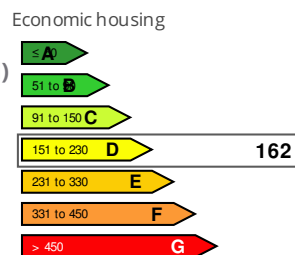

(12% of yearly rent + 20% VAT = 14.4% of yearly rent VAT included)

Energy Efficiency Rating

DPE (Energy Performance Certificate) GES (Greenhouse gas)

Energy-greedy housing in kWhEP/m² year

High greenhouse gas emissions in kg CO₂/m² year