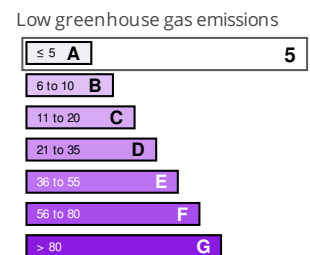

(12% of yearly rent + 20% VAT = 14.4% of yearly rent VAT included)

Energy Efficiency Rating

DPE (Energy Performance Certificate) GES (Greenhouse gas)

Energy-greedy housing in kWhEP/m² year

High greenhouse gas emissions in kg CO₂/m² year