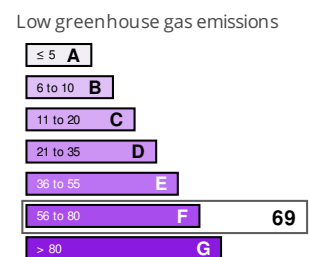

Energy Efficiency Rating

DPE (Energy Performance Certificate) GES (Greenhouse gas)

Energy-greedy housing in kWhEP/m² year

High greenhouse gas emissions in kg CO₂/m² year