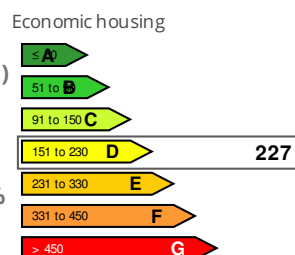

Energy Efficiency Rating

DPE (Energy Performance Certificate) GES (Greenhouse gas)

Energy-greedy housing in kWhEP/m² year