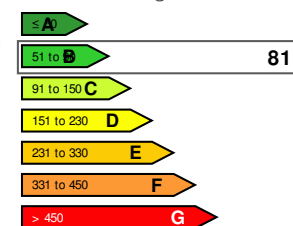

(12% of yearly rent + 20% VAT = 14.4% of yearly rent VAT included)

Energy Efficiency Rating

DPE (Energy Performance Certificate)

GES (Greenhouse gas)

Economic housing

Energy-greedy housing
in kWhEP/m² year