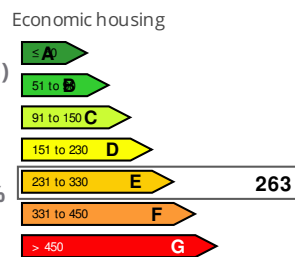

Energy Efficiency Rating

DPE (Energy Performance Certificate) GES (Greenhouse gas)

Energy-greedy housing in kWhEP/m² year