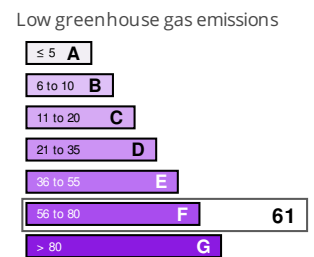

(12% of yearly rent + 20% VAT = 14.4% of yearly rent VAT included)

Energy Efficiency Rating

DPE (Energy Performance Certificate) GES (Greenhouse gas)

Energy-greedy housing in kWhEP/m² year

High greenhouse gas emissions in kg CO2/m² year